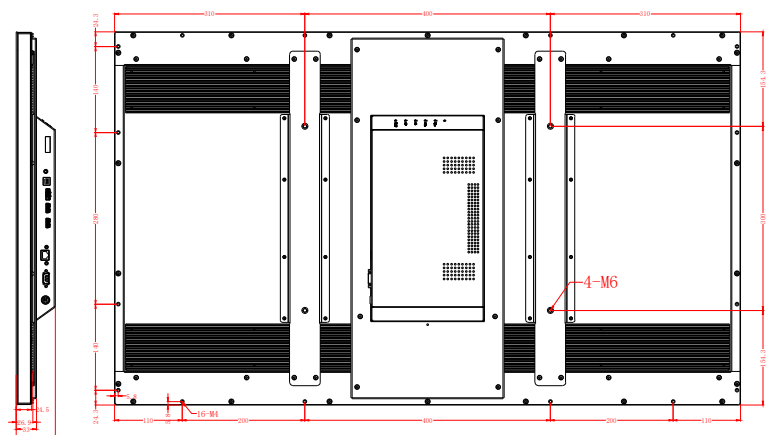

External Connectors	
Video	2x HDMI 2.0 (incl. HDCP)
	1x DP 1.2
Audio	1x Headphone output
Touch Connector	1x USB
Connectors	1x Serial (for controller)
	1x RJ45 (IR)
	1x 24V DC-In

Touch Panel	
Touch Technology	Projected Capacitive 10-point Multitouch
Touch Panel Drivers	Windows; Linux; Mac; Android
Touch Life (Contacts)	Unlimited
Surface Hardness	7H
Surface Treatment	Anti glare (chemical strengthening)

Operation / Mechanical	
Operating Temperature (°C)	-10 ~ +60
Humidity Range (RH)	10% - 90%
Net weight (kg)	23.00
Gross weight (kg)	35.00 (incl. cartonage)
Housing material (open frame)	Aluminum
Housing (mm) L × W × H	1020.0 × 608.5 × 63.5
Cut-out required (mm) L × H	1006.0 × 594.0
Amount of clamps required	N/A
(optional) Tape length required (mm)	3220.0 (2× 1016.0 + 2× 594.0)
(optional) Amount of glue required (ml)	16.10
Mounting	VESA 400×300

Power	
Power Supply	100-240V ACDC active switching; 24V DC-Out
Working Power (V)	24
Power Consumption (W)	137
Stand-By Consumption (W)	<1

Included in the Delivery	
Power Supply (see Power section)	
Short Installation Manual	
HDMI Cable	
USB Cable	

Tolerance: ± 1mm

Errata and technical modifications reserved

Corporate Headquarters

faytech AG
Bischhäuser Aue 10
37213 Witzenhausen
Germany

support@faytech.com
contact@faytech.com
www.faytech.com

China: +86 755 8958 0612
Germany: +49 5542 30374 10
USA: +1 646 205 3214
India: +91 11 49707436
Japan: +070 4127 5167