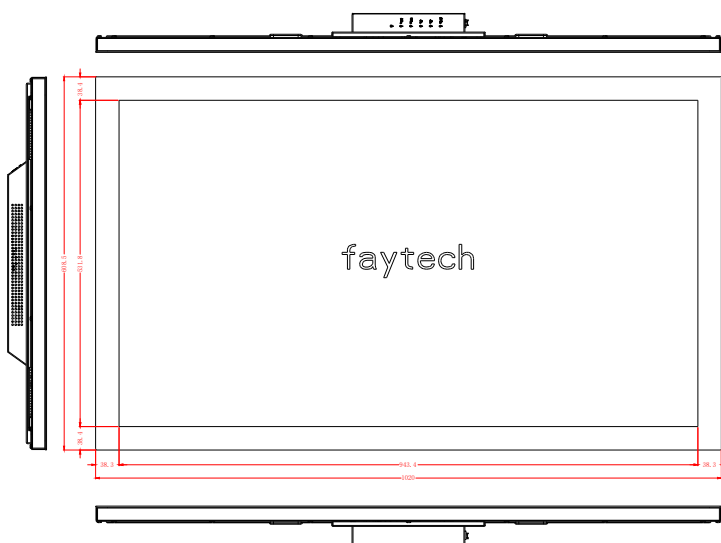

External Connectors	
Video	2x HDMI 2.0 (incl. HDCP)
	1x DP 1.2
Audio	1x Headphone output
Touch Connector	1x USB
Connectors	1x Serial (for controller)
	1x RJ45 (IR)
	1x 24V DC-In

Touch Panel	
Touch Technology	Projected Capacitive 10-point Multitouch
Touch Panel Drivers	Windows; Linux; Mac; Android
Touch Life (Contacts)	Unlimited
Surface Hardness	7H
Surface Treatment	Anti glare (chemical strengthening)

Operation / Mechanical	
Operating Temperature (°C)	-10 ~ +60
Humidity Range (RH)	10% - 90%
Net weight (kg)	23.00
Gross weight (kg)	35.00 (incl. cartonage)
Housing material (open frame)	Aluminum
Housing (mm) L × W × H	1020.0 × 608.5 × 63.5
Cut-out required (mm) L × H	1006.0 × 594.0
Amount of clamps required	N/A
(optional) Tape length required (mm)	3220.0 (2× 1016.0 + 2× 594.0)
(optional) Amount of glue required (ml)	16.10
Mounting	VESA 400×300

Power	
Power Supply	100-240V ACDC active switching; 24V DC-Out
Working Power (V)	24
Power Consumption (W)	137
Stand-By Consumption (W)	<1

Included in the Delivery	
Power Supply (see Power section)	
Short Installation Manual	
HDMI Cable	
USB Cable	

Tolerance: ± 1mm

Errata and technical modifications reserved

Corporate Headquarters

faytech AG
Bischhäuser Aue 10
37213 Witzenhausen
Germany

support@faytech.com
contact@faytech.com
www.faytech.com

China: +86 755 8958 0612
Germany: +49 5542 30374 10
USA: +1 646 205 3214
India: +91 11 49707436
Japan: +070 4127 5167