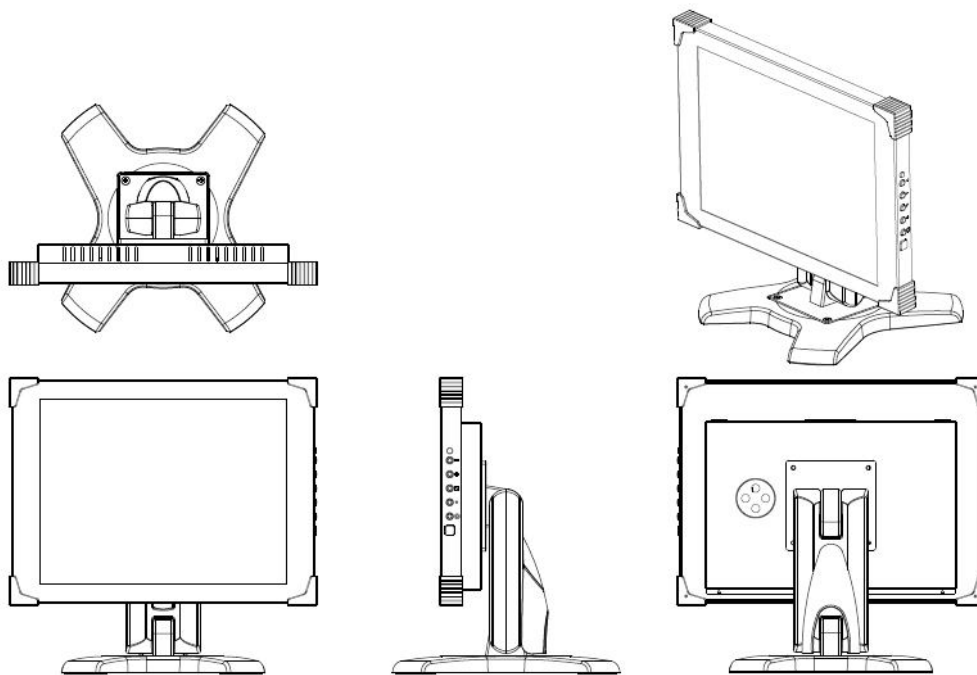

12.1" TFT LCD Monitor

	Backlight unit	LED
	Response time(Rise/Fall)	10/25 ms
	Contrast Ratio	700:1
	Brightness	1000 nit
	View Angle(T/B/L/R)	80/80/80/80 deg.
Resolution	Recommended	1024x768 @60Hz
Power Rating	Input	DC12-32V
Touch Screen	Interface	USB
	Sensor Type	4-Wire Resistant touch
Dimension	(WxLxH)mm	308x228x42
Temperature	Operation(°C)	-30~+80
	Storage(°C)	-30~+80

Dimension:

SEFORM ELECTRONICS CO., LTD.

TEL: 886-7-8130209 FAX: 886-7-8131917

E-mail: sales@seform.com.tw URL: www.seform.com.tw