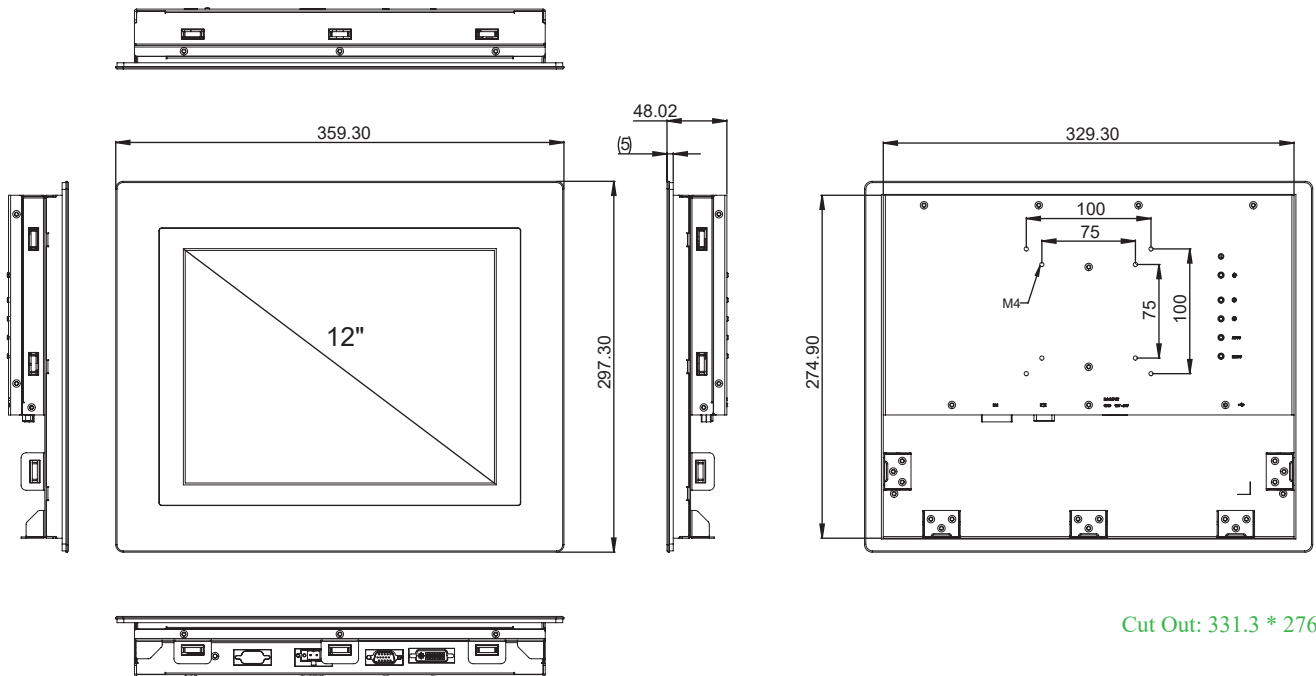

→ Packing List

Description
1 x TPM-3312
1 x USB Cable
1 x VGA Cable
1 x Power Adapter
12 x Panel Mounting Screws

→ Optional Items

Part No.	Description
ACS-100-STD	VESA Table Stand

→ Ordering Information

Part No.	Description
TPM-3312R-B6A1	12" 4:3 (1024 x 768), 450 nits, Stainless Steel 316 IP65 front panel, with 5-Wired Resistive Touch, 1 VGA, 1 DVI, USB interface, DC 12~24V, Phoenix connector

→ Dimensions

Cut Out: 331.3 * 276.9mm

→ Specifications

Model		TPM-3312R-B6A1
Display	Panel Size	12.1" LCD Panel
	Resolution	1024 x 768 (XGA)
	Viewing Angle	80 x 80 (H) x 80 x 80 (V)
	Brightness	450 (cd/m2)
	Color Support	16.2 M / 262 K colors
	Contrast Ratio	700:1
	Response Time	8 (msec)
Touchscreen	Type	5-Wire Resistive
	Surface Hardness	3 Mohs
	Durability	10 million touches
	Transparency	80% (±3%)
I/O Interface	Video Interface	1 VGA, 1 DVI
	Touch Interface	1 USB
OSD Control	Function Keys	5 Keys: Menu, Up, Down, Auto Adjust, Monitor Power on/off Menu Functions: Brightness, Contrast, Color Adjust, Color Temp, Auto Color, Language
Power	Power Connector	2-Pin Terminal Block, Phoenix Connector
	Power Input	12-24 V DC input, Single Power Source
	Power Consumption (Typical)	6.8 W
Environment	Operating Temperature	-20~60° C (-4~140° F)
	Storage Temperature	-30~70° C (-22~158° F)
	Humidity	5~95% @ 40° C, Non-condensing
	Vibration	5-500 Hz, 0.026 G ² /Hz, 2.16 Grms, X, Y, Z, 1 hour per axis
Certification	Certification	CE, FCC Class A
General	Ingress Protection	IP65 (Stainless steel front cover)
	Dimensions (W x H x D)	359.3 x 297.3 x 48.02 mm (14.15" x 11.70" x 1.89")
	Weight	3.97 kg (8.73 lb)
	Operating System	Windows XP/7/8.1/10, WES7-E/P, WE8S, Linux Fedora, Ubuntu