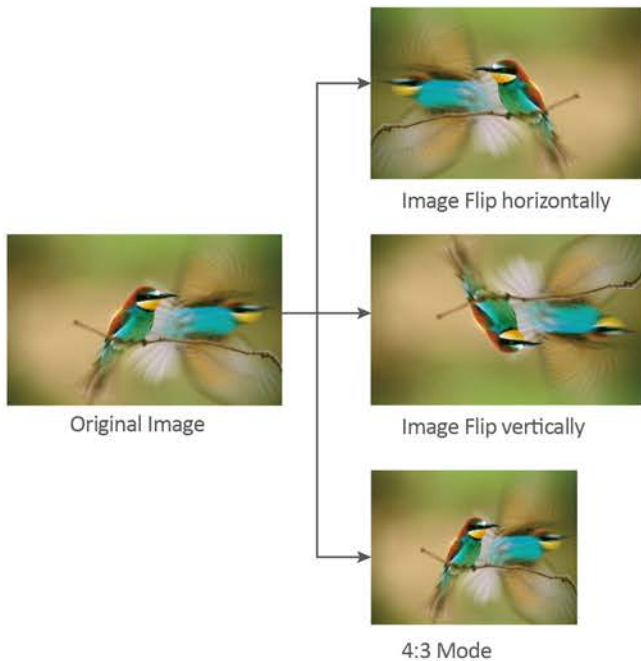

### 8 Inch High Resolution VGA LCD Display

- 8 Inch TFT LCD Monitor, 4:3 Aspect Ratio
- VGA / Video / Audio Input
- Touch function optional
- 5-wires resistive touch panel
- 800 x 600 resolution / 500:1 Contrast
- 250cd/m<sup>2</sup> brightness / LED Backlight
- Folding Bracket

#### Image Flip Function

CL8801N has Image Flip(Horizontally & Vertically) function.Using this function it is convenient to watch the display even the monitor is reverse installation.

#### Customized SKS Cable

One Side: Customized 14 Pin SKS terminal  
The other side:

- 9 Pin VGA terminal (Black)
- 2 RCA Video terminal (Yellow)
- 1 RCA Audio terminal (White)
- 1 DC input (Black)

### SPECIFICATIONS

Model No.	CL8801N (Without Touch Function) CL8801NT (4-Wires resistive touch) CL8801NT-5W (5-Wires resistive touch)	Viewing Angle	140°(H) / 120°(V)
Description	8 inch TFT LCD Monitor	Voltage	DC11-13V
LCD Size	8 inch	Power consumption	≤12w
Signal Input	VGA x 1 / Video x 2 / Audio x 1	Speaker	x1(Built-in backside)
Resolution	800 x 600	Audio output	≤1.2w
Backlight	LED	Work temperature	-20~60 °C
Dot Pitch	0.0675(W) x 0.2025(H) mm	Store temperature	-30~70 °C
Active area	162.0(W) x 121.5(H) mm	Size(mm)	205L x 178W x 67H (Folding), 205L x 150W x 210H (Unfolding)
Color System	PAL-4.43,NTSC-3.58	Weight	950g
Brightness	250 cd/m <sup>2</sup>	Certification	FCC,CE,RoHS
Contrast	500:1	Warranty Time	12 months
Aspect Ratio	4:3	Accessories	VGA Cable,14-pin SKS cable,RemoteControl, DC 12V Home Power,12V Car Power,Manual