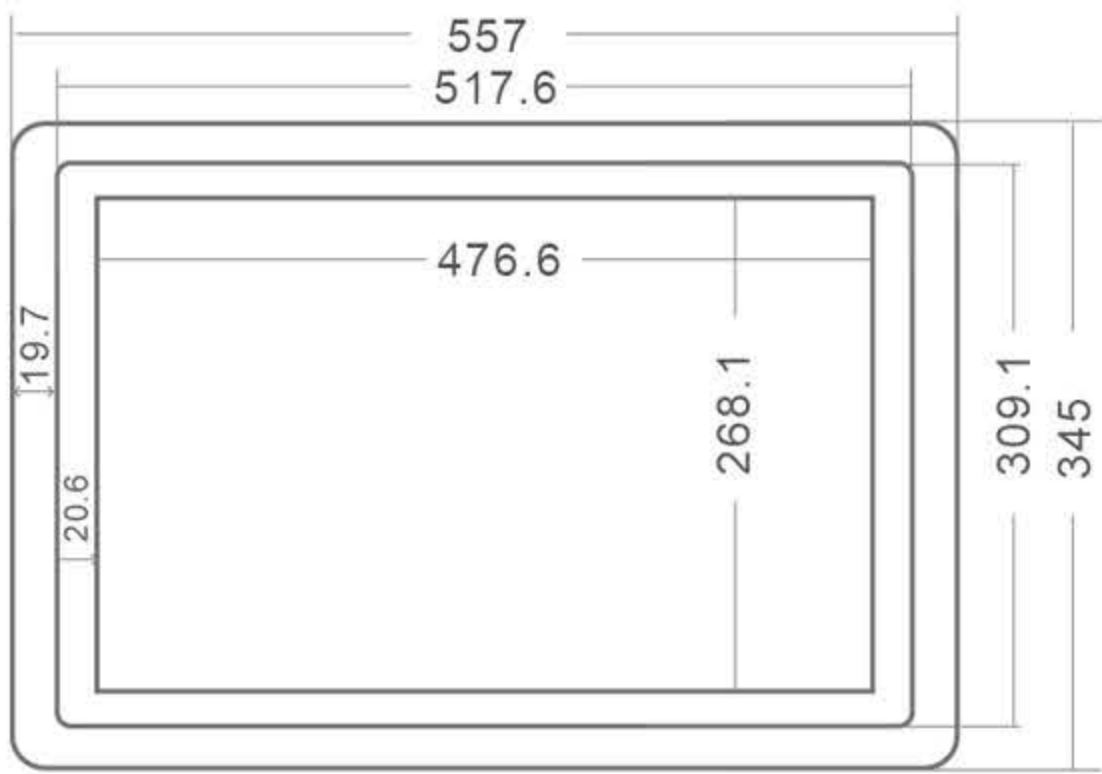

# 21.5 inch Industrial Embedded Ultra Flat IP65 Touch Monitor

Waterproof Full Flat IP65 Seamless Front

- 21.5", 1920x1080, 16:9 Aspect Ratio
- Frame: Industrial Grade Aluminium Alloy
- Inches Available: 10.1 inch to 21.5 inch
- Color: Black or Silver
- OEM, OEM, Customized Available

## Dimension

## Specification

<b>General Info</b>	Item No.	KT215F
	Material	Aluminum Alloy
	Color	Black/Silver
	IP Rating	IP65, Indoor&Outdoor Complied
	Weight	7.3 KG
	Certificate	CE ROHS
	Warranty	1 Years
	Avalability of Customization	Yes
<b>Screen Info</b>	Screen Size	21.5 inches with Bezel 3mm
	Resolution	1920*1080
	Proportion	16:9
	Gray-scale Response Time	5ms
	Panel Type Industrial	Control A style TFT
	Point Distance	0.264mm
	Contrast	1000:1
	Backlight Type	LED,Lifespan≥50000h
	Display Color	16.7M
	Visual Angle	160°/160°
	Brightness	400cd/m <sup>2</sup>
	Touch Type	Capacitive,Resistive and Infrared Optional
	Touches Cycles	≥50 Million Times
	<b>Interface Info</b>	Signal Interface
Touch Interface		Ethernet to act as USB for touch
Other Interfaces		Audio Input and Output
Power Connector		DC with Ring Attachment (Optional DC Terminal Block)
<b>Power Info</b>	Power Supply	External Power Adapter 100-240V, 50-60HZ
	Monitor Input Voltage	12-24V
	Monitor Power	≤35W
	Dustproof and Waterproof	Front Panel IP65 Dustproof and Waterproof
	Installation Method	Embedded,Desktop,Wall-mounted,VESA ARM Optional
	Ambient Temperature	<80%,Non-condensable
	Working Temperature	-20°C~70°C
Language Menu	Chinese,English,German,French,Korean, Spanish,Italian,Russian,Customized	