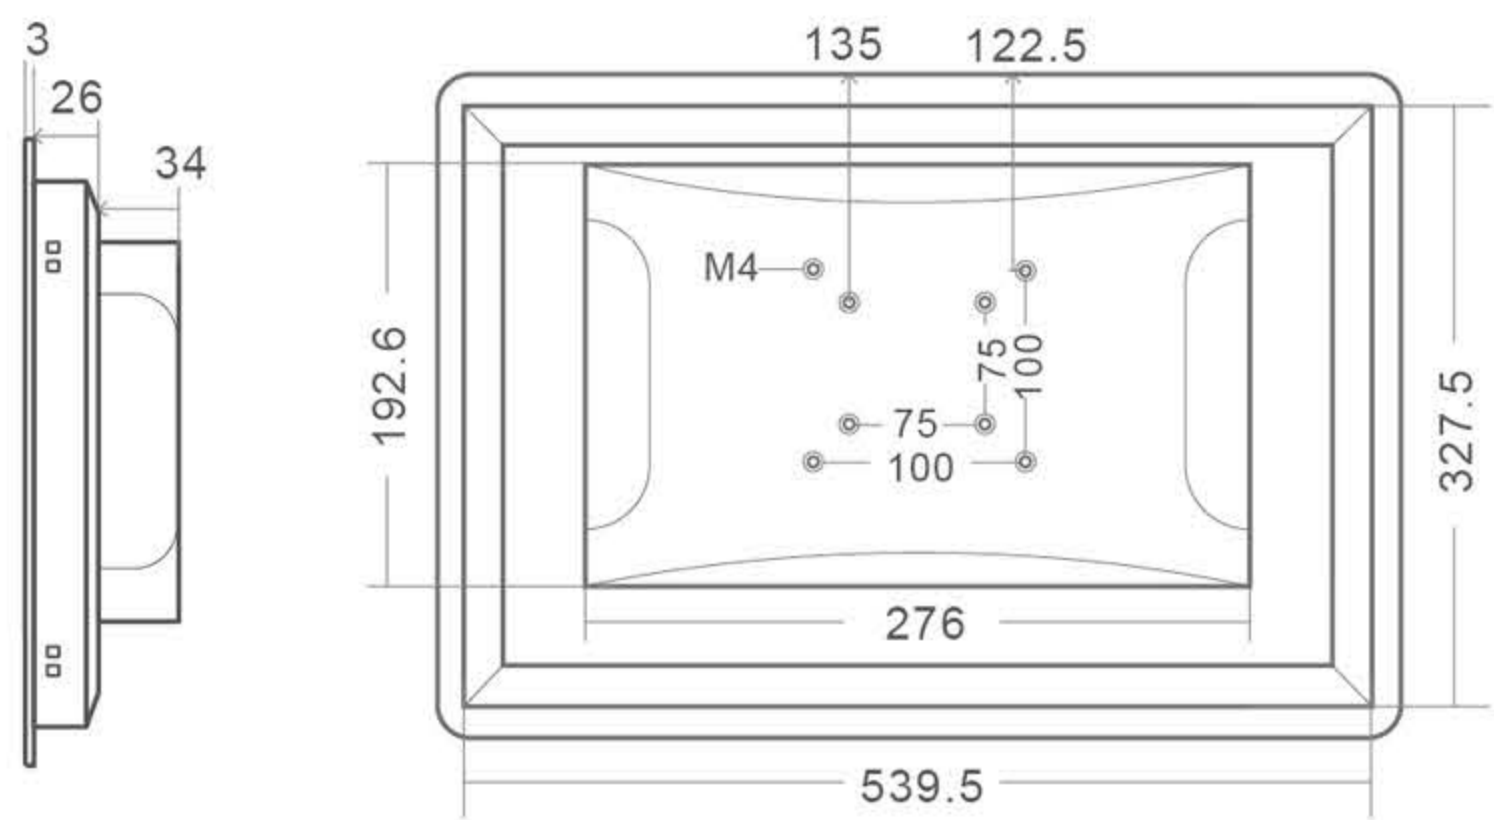

# 21.5 inch Industrial Embedded Ultra Flat IP65 Touch Monitor

Waterproof Full Flat IP65 Seamless Front

- 21.5", 1920x1080, 16:9 Aspect Ratio
- Frame: Industrial Grade Aluminium Alloy
- Inches Available: 10.1 inch to 21.5 inch
- Color: Black or Silver
- OEM, OEM, Customized Available

## Feature

- OSD, Power Button
- Embedded Holes
- Excellent Heat Dissipation Design
- VESA Holes(75\*75mm;100\*100mm)

## Dimension

## Specification

<b>General Info</b>	Item No.	KT215F
	Material	Aluminum Alloy
	Color	Black/Silver
	IP Rating	IP65, Indoor&Outdoor Complied
	Weight	7.3 KG
	Certificate	CE ROHS
	Warranty	1 Years
	Avalability of Customization	Yes
<b>Screen Info</b>	Screen Size	21.5 inches with Bezel 3mm
	Resolution	1920*1080
	Proportion	16:9
	Gray-scale Response Time	5ms
	Panel Type Industrial	Control A style TFT
	Point Distance	0.264mm
	Contrast	1000:1
	Backlight Type	LED,Lifespan≥50000h
	Display Color	16.7M
	Visual Angle	160°/160°
	Brightness	400cd/m <sup>2</sup>
	Touch Type	Capacitive,Resistive and Infrared Optional
	Touches Cycles	≥50 Million Times
	<b>Interface Info</b>	Signal Interface
Touch Interface		Ethernet to act as USB for touch
Other Interfaces		Audio Input and Output
Power Connector		DC with Ring Attachment (Optional DC Terminal Block)
<b>Power Info</b>	Power Supply	External Power Adapter 100-240V, 50-60HZ
	Monitor Input Voltage	12-24V
	Monitor Power	≤35W
	Dustproof and Waterproof	Front Panel IP65 Dustproof and Waterproof
	Installation Method	Embedded,Desktop,Wall-mounted,VESA ARM Optional
	Ambient Temperature	<80%,Non-condensable
	Working Temperature	-20°C~70°C
Language Menu	Chinese,English,German,French,Korean, Spanish,Italian,Russian,Customized	