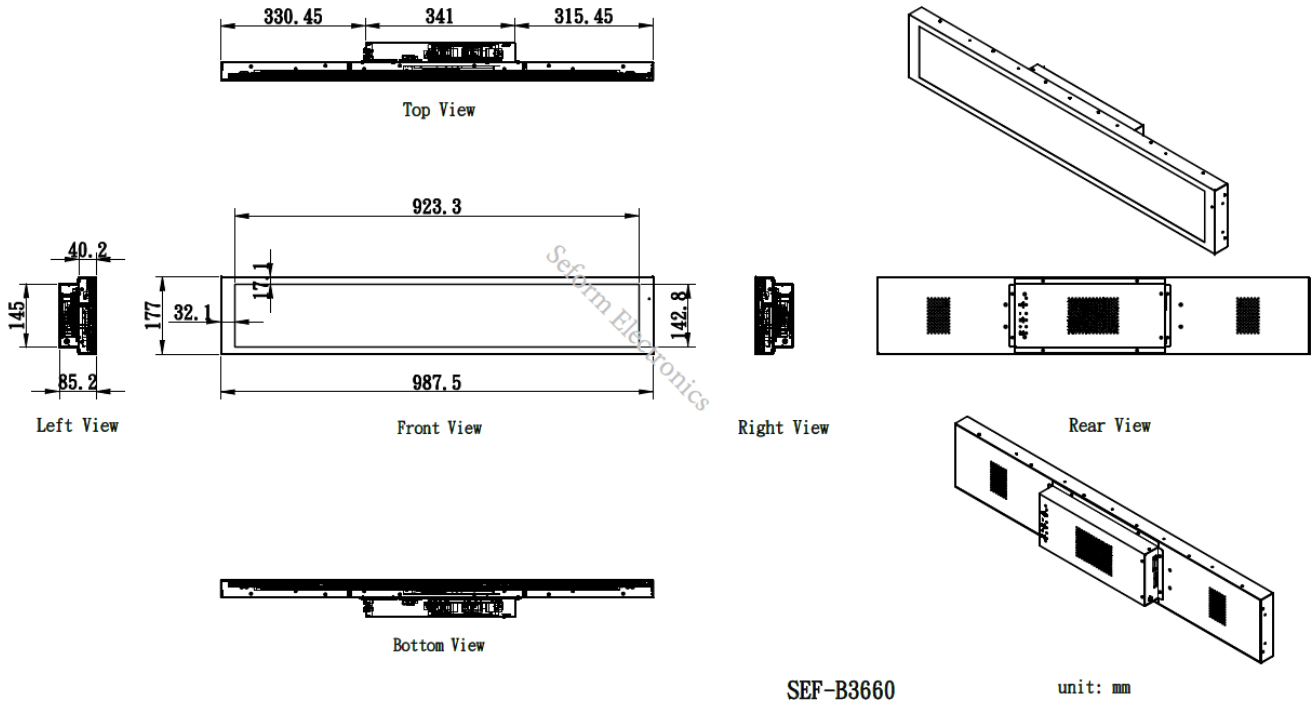

Mechanical Drawing

*All specifications are subject to change without notice.