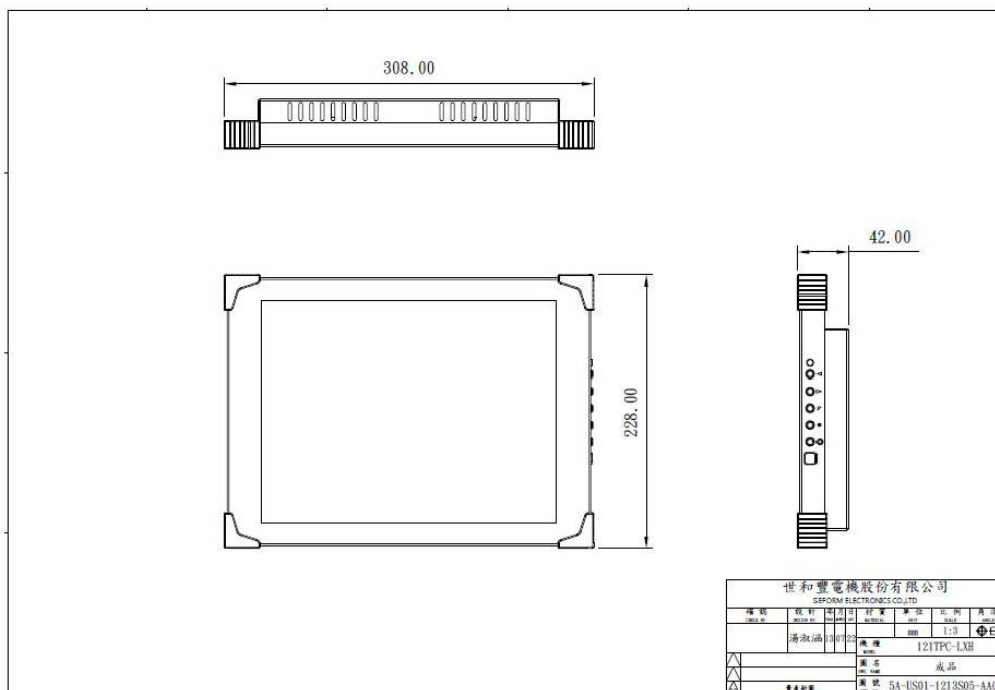

12.1" TFT LCD Monitor

Dimension:

SEFORM ELECTRONICS CO., LTD.

TEL: 886-7-8130209 FAX: 886-7-8131917

E-mail: sales@seform.com.tw URL: www.seform.com.tw