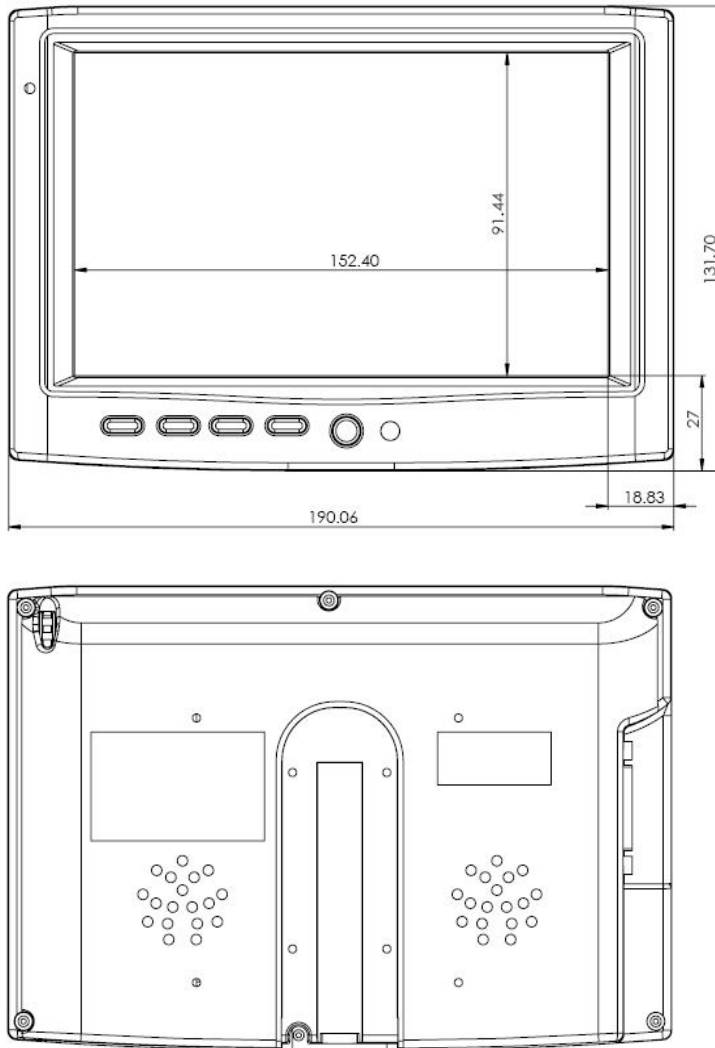

### **Specification**

PANEL	Screen Size	7 inch (18cm Diagonal)
	Display Resolution (dot)	800(H) x RGB x 480 (V)
	Interface	Digital
	Driver System	TFT active matrix
	Active Area (mm)	152.4(H) x 91.44 (V)
	Dot Pitch (mm)	0.0635 (H) x RGB X 0.1905(V)
	Color Configuration	R.G.B. stripe
	Backlight unit	High Power LEDs
	Contrast Ratio	500:1
	Brightness	800 nits
	View Angle(T/B/L/R)	50/65/65/65 deg.
Input Signal	Video source	R.G.B (0.7/1.0Vpp, 75 ohms)
	Frequency	Fh:30-80Khz, Fv: 60-75Hz
Audio		1W x 1 Speaker
Resolution	Supported	640x480~1920x1080 @60/70/75Hz
	Recommended	800x480 @60Hz
Power Rating	Input	DC9-32V
Temperature	Operation(°C)	-20 to +70
	Storage(°C)	-30 to +80
Dimension	Overall(W)X(H)X(D)mm	190.06 x 131.7 x 29.8
Certificate	CE/FCC, RoHS	
TouchKit Driver	Windows vista / 9X / Me / NT4.0 / 2000 / XP / CE.NET/CE 2.12/3.0 Embedded/ Dos Mac OS 9X / OS X(Intel CPU) Linux Readme / Mandrake / Red Hat / Fedora Core / SuSE / Debian / (K)Ubuntu / Yellow Dog	

## 7" TFT LCD Monitor

Accessories	Metal stand x 1, AC switching power supply x 1, Car Cigarette lighter adapter x 1, All-In-One cable x 1, Remote controller x 1, Touch driver x 1, Users manual x 1, Touch Stylus x 1
-------------	---

### Dimension Drawing: